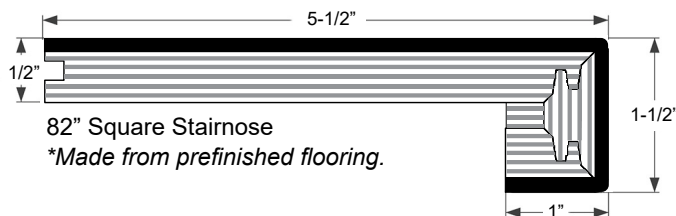

Standard Hardwood Trims + Transition

Florentine

94" Qtr. Round

78" T-Mold

75" Square Stairnose
**Made from prefinished flooring.*

78" Reducer

Medici

94" Qtr. Round

78" T-Mold

75" Square Stairnose
**Made from prefinished flooring.*

78" Reducer

Titian

94" Qtr. Round

78" T-Mold

82" Square Stairnose
**Made from prefinished flooring.*

78" Reducer

Tudor

86" Reducer

86" T-Mold

86" Square Stairnose

86" Square Stair Tread (SPECIAL ORDER)