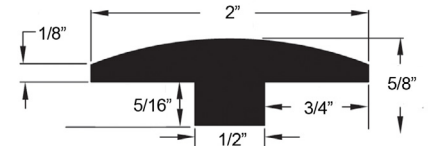

Standard Hardwood Trims + Transition

Florentine

94" Qtr. Round

78" T-Mold

75" Square Stairnose
**Made from prefinished flooring.*

78" Reducer

Medici

94" Qtr. Round

78" T-Mold

75" Square Stairnose
**Made from prefinished flooring.*

78" Reducer

Titian

94" Qtr. Round

78" T-Mold

82" Square Stairnose
**Made from prefinished flooring.*

78" Reducer

Tudor

86" Reducer

86" T-Mold

86" Square Stairnose

86" Square Stair Tread (SPECIAL ORDER)