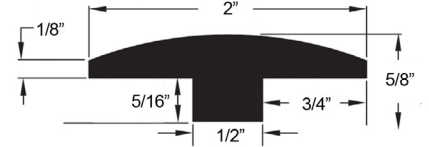

Standard Hardwood Trims + Transition

Florentine

94" Qtr. Round

78" T-Mold

75" Square Stairnose
**Made from prefinished flooring.*

78" Reducer

Medici

94" Qtr. Round

78" T-Mold

75" Square Stairnose
**Made from prefinished flooring.*

78" Reducer

Titian

94" Qtr. Round

78" T-Mold

82" Square Stairnose
**Made from prefinished flooring.*

78" Reducer

Tudor

86" Reducer

86" T-Mold

86" Square Stairnose

86" Square Stair Tread (SPECIAL ORDER)