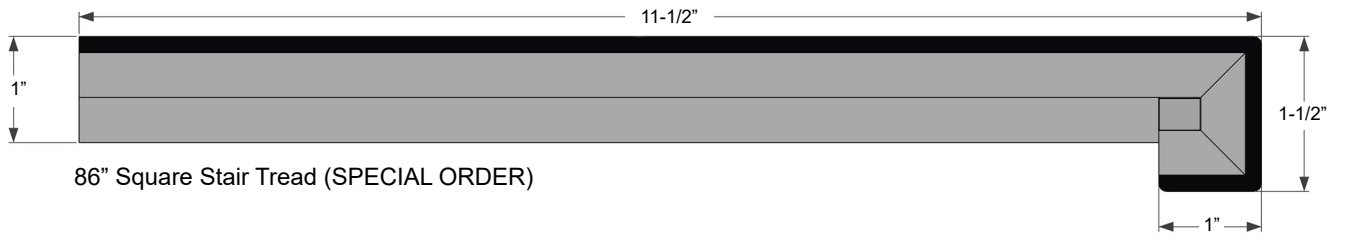

Standard Hardwood Trims + Transition

Florentine

94" Qtr. Round

78" T-Mold

75" Square Stairnose
**Made from prefinished flooring.*

78" Reducer

Medici

94" Qtr. Round

Tudor

86" Reducer

86" T-Mold

86" Square Stairnose

86" Square Stair Tread (SPECIAL ORDER)