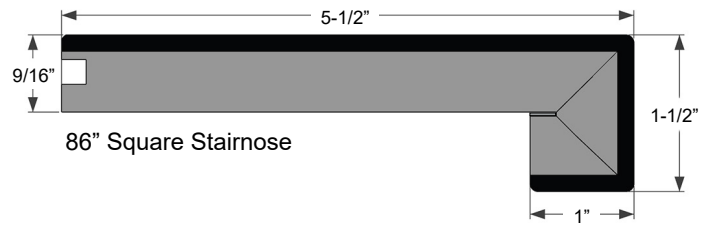

Standard Hardwood Trims + Transition

Florentine

94" Qtr. Round

78" T-Mold

75" Square Stairnose
**Made from prefinished flooring.*

78" Reducer

Medici

94" Qtr. Round

78" T-Mold

75" Square Stairnose
**Made from prefinished flooring.*

78" Reducer

Titian

94" Qtr. Round

78" T-Mold

82" Square Stairnose
**Made from prefinished flooring.*

78" Reducer

Tudor

86" Reducer

86" T-Mold

86" Square Stairnose

86" Square Stair Tread (SPECIAL ORDER)