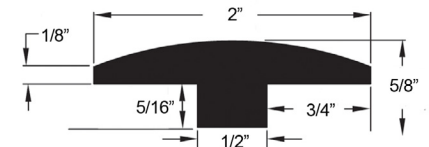

Standard Hardwood Trims + Transition

Florentine

94" Qtr. Round

78" T-Mold

75" Square Stairnose
**Made from prefinished flooring.*

78" Reducer

Medici

94" Qtr. Round

78" T-Mold

75" Square Stairnose
**Made from prefinished flooring.*

78" Reducer

Titian

94" Qtr. Round

78" T-Mold

82" Square Stairnose
**Made from prefinished flooring.*

78" Reducer

Tudor

86" Reducer

86" T-Mold

86" Square Stairnose

86" Square Stair Tread (SPECIAL ORDER)