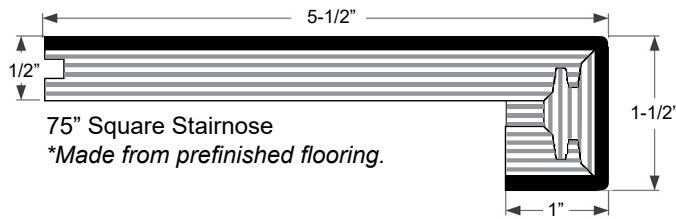

Standard Hardwood Trims + Transition

Florentine

94" Qtr. Round

78" T-Mold

75" Square Stairnose
**Made from prefinished flooring.*

78" Reducer

Medici

94" Qtr. Round

78" T-Mold

75" Square Stairnose
**Made from prefinished flooring.*

78" Reducer

Titian

94" Qtr. Round

78" T-Mold

82" Square Stairnose
**Made from prefinished flooring.*

78" Reducer

Tudor

86" Reducer

86" T-Mold

86" Square Stairnose

86" Square Stair Tread (SPECIAL ORDER)