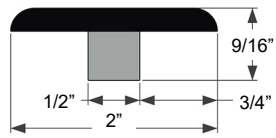

Standard Hardwood Trims + Transition

Florentine

94" Qtr. Round

78" T-Mold

75" Square Stairnose
**Made from prefinished flooring.*

78" Reducer

Medici

94" Qtr. Round

78" T-Mold

75" Square Stairnose
**Made from prefinished flooring.*

78" Reducer

Titian

94" Qtr. Round

78" T-Mold

82" Square Stairnose
**Made from prefinished flooring.*

78" Reducer

Tudor

86" Reducer

86" T-Mold

86" Square Stairnose

86" Square Stair Tread (SPECIAL ORDER)