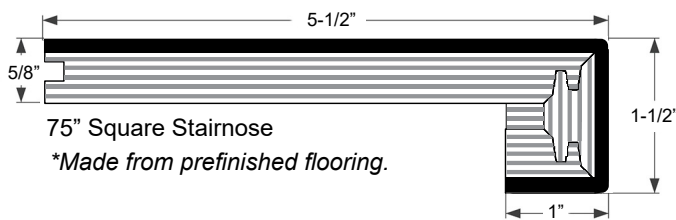

Standard Hardwood Trims + Transition

Florentine

94" Qtr. Round

78" T-Mold

75" Square Stairnose
**Made from prefinished flooring.*

78" Reducer

Medici

94" Qtr. Round

78" T-Mold

75" Square Stairnose
**Made from prefinished flooring.*

78" Reducer

Titian

94" Qtr. Round

78" T-Mold

82" Square Stairnose
**Made from prefinished flooring.*

78" Reducer

Tudor

86" Reducer

86" T-Mold

86" Square Stairnose

86" Square Stair Tread (SPECIAL ORDER)