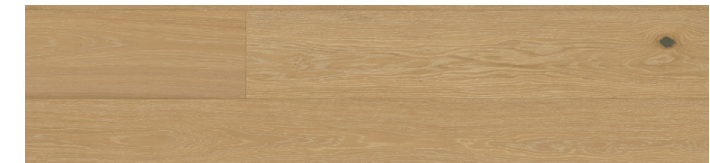

TRIMS AND TRANSITIONS

Beige

TITIAN

Renaissance

Beige
REN 1275 ISBB NATURAL

Fawn
REN 1275 ISAR SMOKED

Dusk
REN 1275 ISCM SMOKED

Tan
REN 1275 ISNV SMOKED

TEXTURE
Wire-Brushed

GLOSS LEVEL
Ultra-matte

GRADE
Rustic

TREATMENT
All smoked except Beige;
natural/not smoked or
carbonized.

TRIMS AND TRANSITIONS

Black Herringbone

TUDOR Renaissance

All Colors Available in Herringbone