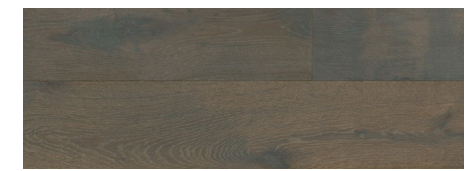

SPECIFICATIONS

1/2" x 7-1/2" x Random Length 20" - 75"

SPECIES European Oak	BACKING Hardwood Plywood
TOP LAYER 2mm	FINISH UV Urethane
TEXTURE Wirebrushed	GLOSS LEVEL Ultra-Matte
GRADE Rustic	TREATMENT Varies by color

TRIMS AND TRANSITIONS

Light Gray

MEDICI Renaissance

Biscuit
REN 5875 COMU NATURAL

Camel
REN 5875 COAC SMOKED

Dark Brown
REN 5875 COPE SMOKED

Golden
REN 5875 COVS NATURAL

Khaki
REN 5875 COVL SMOKED

Light Brown
REN 5875 COCN SMOKED

Light Gray
REN 5875 COLN NATURAL

Medium Brown
REN 5875 CONC SMOKED

Off White
REN 5875 COLU NATURAL

Rustic Brown
REN 5875 COTS SMOKED

White
REN 5875 COCP NATURAL

SPECIFICATIONS