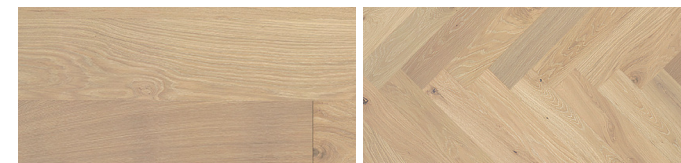

TEXTURE
Wire-Brushed

GLOSS LEVEL
Ultra-matte

GRADE
Rustic

TREATMENT
All smoked except Beige;
natural/not smoked or
carbonized.

TRIMS AND TRANSITIONS

Black Herringbone

TUDOR Renaissance

All Colors Available in Herringbone