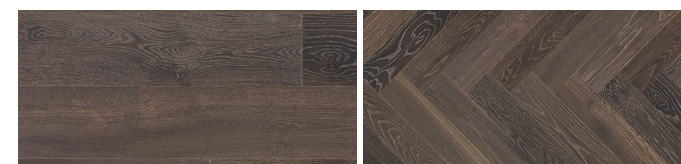

Black SMOKED
Plank: REN C9167LEO MR7
Herringbone: REN C9164LEO MRHB