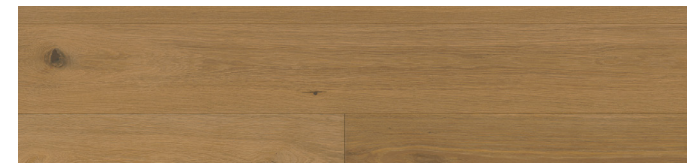

Domino
REN 1275 P3VL SMOKED