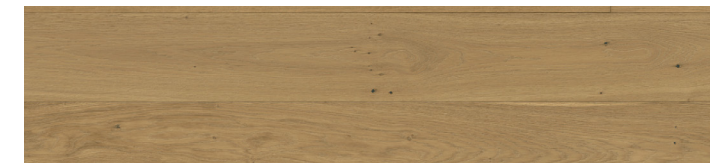

Wheat
REN 1275 ISTR SMOKED

SPECIFICATIONS

1/2" x 7-1/2" x Random Length 23" - 82"

SPECIES
European Oak

BACKING
Hardwood Plywood

TOP LAYER
2mm

FINISH
UV Urethane

TEXTURE
Wire-Brushed

GLOSS LEVEL
Ultra-matte

GRADE
Rustic

TREATMENT
All smoked except Beige;
natural/not smoked or
carbonized.

TRIMS AND TRANSITIONS