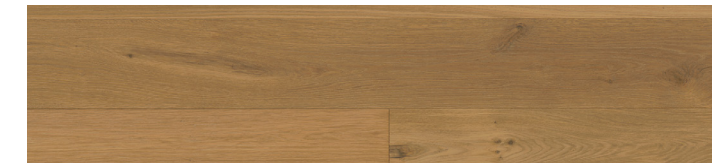

Brave
REN 1275 P3RR SMOKED