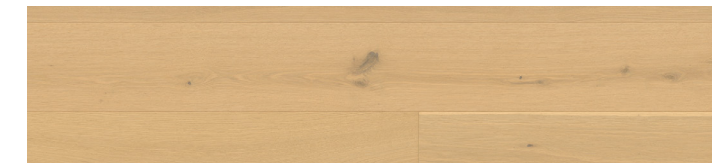

Light
REN 1275 P3AU NATURAL